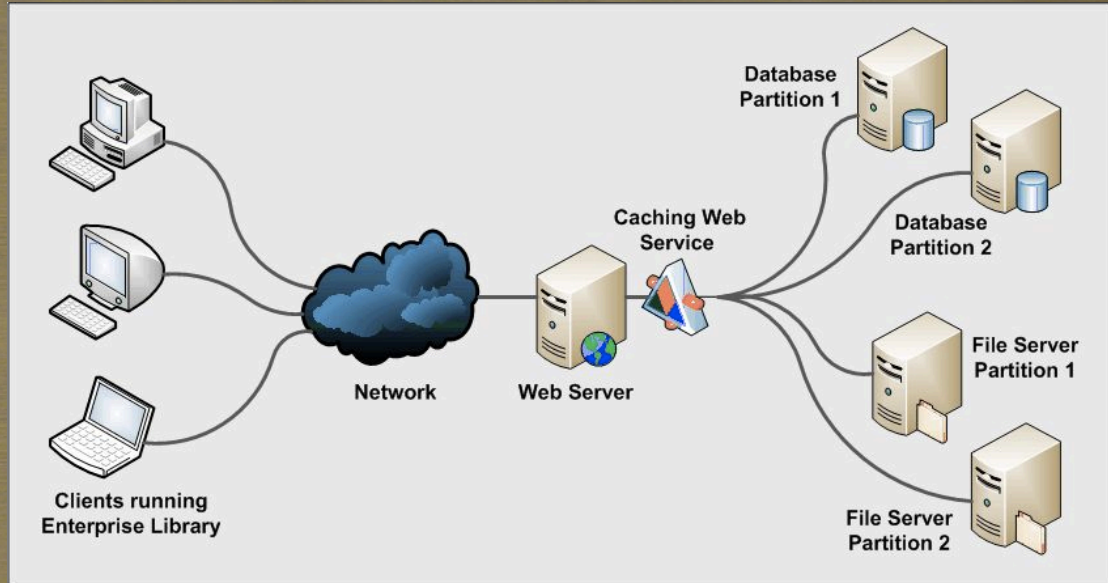

Define Web Service

Web Page: A document which can be displayed in a web browser

Web Site: Collection of Web Pages which are grouped together & connected in various ways

Web Server: Host the website
Serve HTTP Content
Act as a Reverse Proxy to App Server

Application Server: Host & Exposes business logic and processes

Define Web Service

Web Service:

- ✓ A Messaging Framework
- ✓ Network Accessible Interface to Application Functionality
- ✓ Accessible through a combination of protocols like HTTP, XML, SMTP or Jabber
- ✓ Used for communicating between two devices or web entities in the network

*REST are mostly used in industry

SOAP: Simple Object Access Protocol

- Offers a wrapper for sending messages in XML format over HTTP

WSDL: Web Service Description Language

- Provides information about the functionalities of any particular Web Services

UDDI: Universal Description, Discovery and Integration

- Kind of distributed directory of Web Services
- Server publish their services
- Clients can lookup and find the service

REST: Representational State Transfer