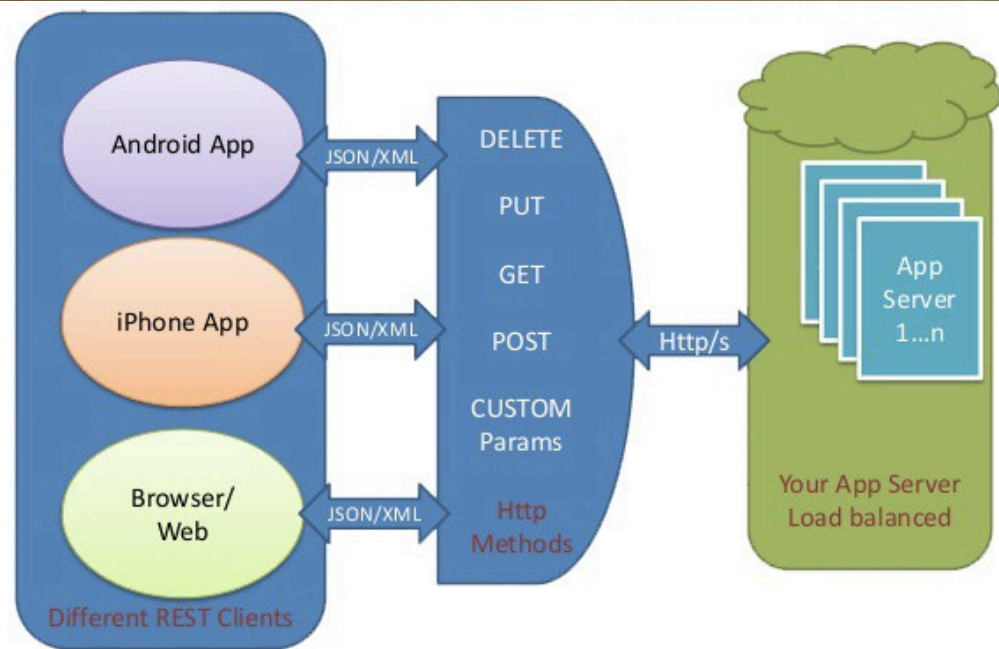

Web Service Architecture