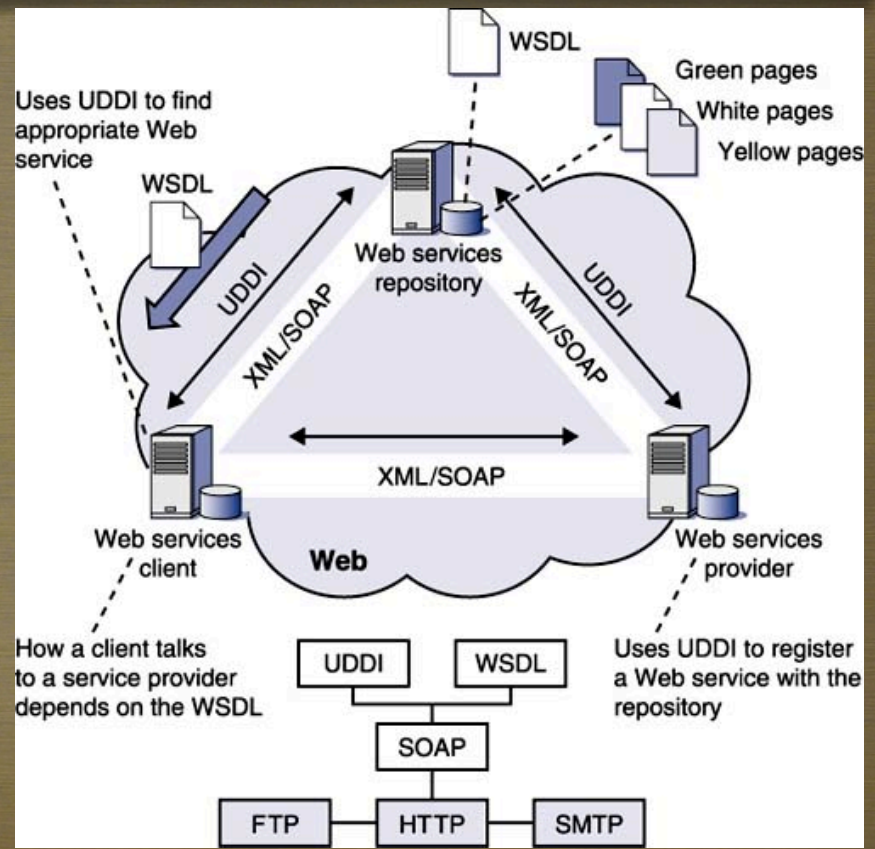

Web Service Architecture