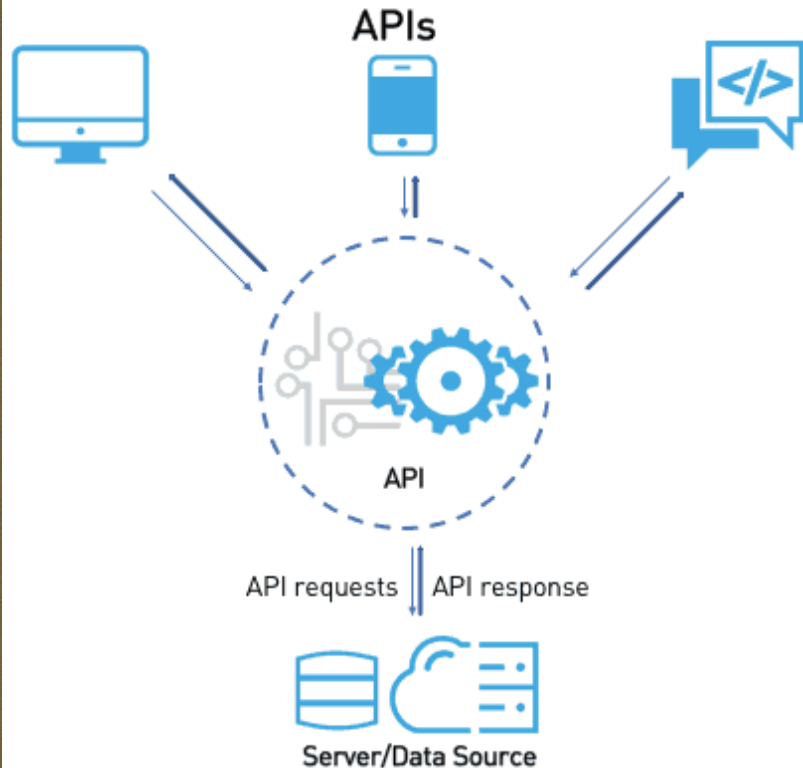

Define Web Service