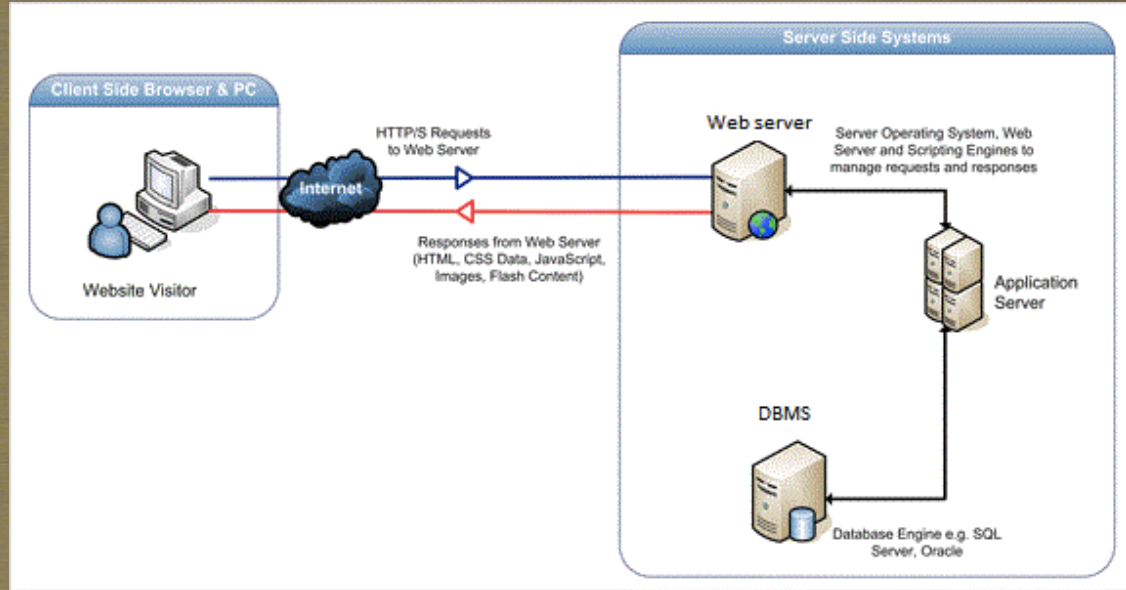

Define Web Service

Web Page: A document which can be displayed in a web browser

Web Site: Collection of Web Pages which are grouped together & connected in various ways

Web Server: Host the website
Serve HTTP Content
Act as a Reverse Proxy to App Server

Application Server: Host & Exposes business logic and processes

Define Web Service

Web Service:

- ✓ A Messaging Framework
- ✓ Network Accessible Interface to Application Functionality
- ✓ Accessible through a combination of protocols like HTTP, XML, SMTP or Jabber
- ✓ Used for communicating between two devices or web entities in the network

*REST are mostly used in industry

SOAP: Simple Object Access Protocol

- Offers a wrapper for sending messages in XML format over HTTP

WSDL: Web Service Description Language

- Provides information about the functionalities of any particular Web Services

UDDI: Universal Description, Discovery and Integration

- Kind of distributed directory of Web Services
- Server publish their services
- Clients can lookup and find the service

REST: Representational State Transfer